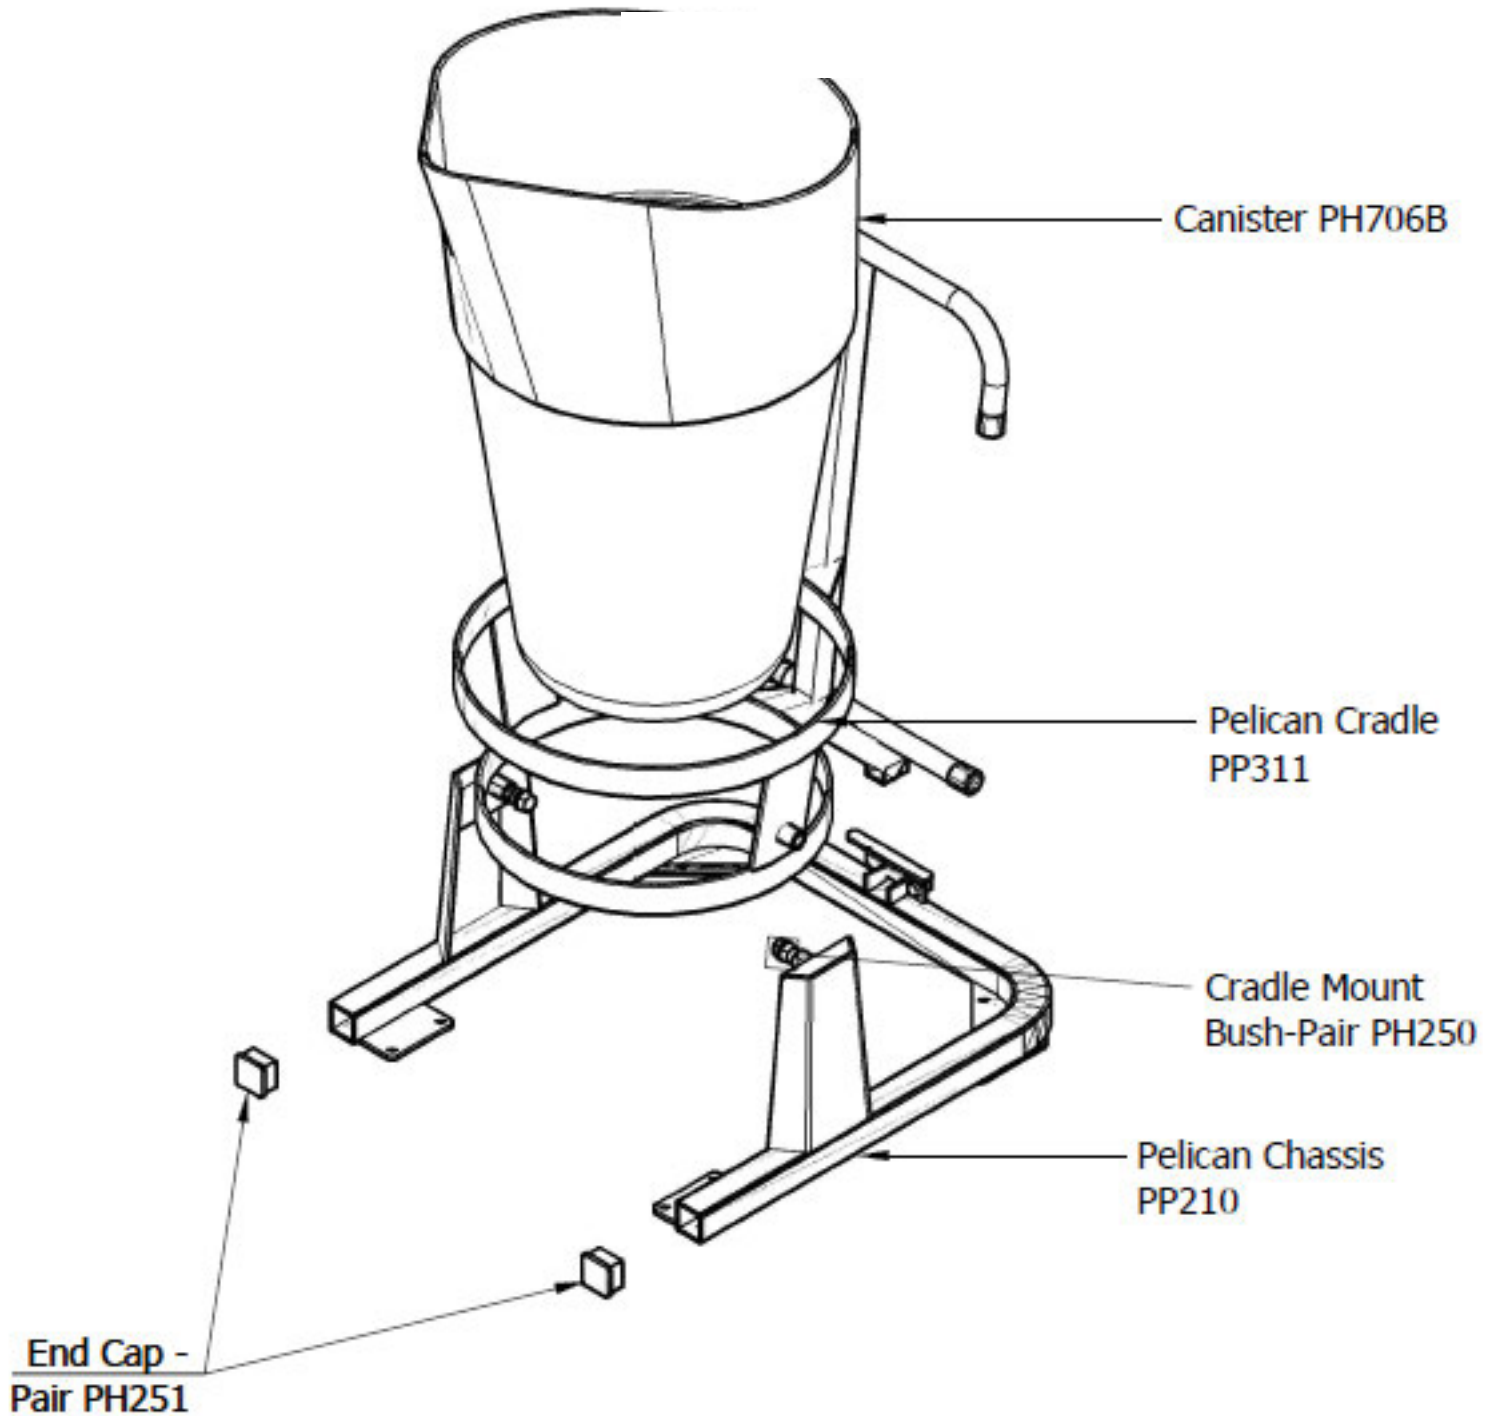

PLEASE SPECIFY TOOL MODEL # WHEN ORDERING PARTS

PARTS BREAKDOWN	Model #: PMP80	Bulletin #: 02-2017
PARTS LISTING	Description: Pelican Mixing Cart	Prepared By: SCW
WIRING DIAGRAM	Date: 3/02/2017	

PMP80 Pelican Cart breakdown

PLEASE SPECIFY TOOL MODEL # WHEN ORDERING PARTS

PARTS BREAKDOWN	Model #: PMP80	Bulletin #: 02-2017
PARTS LISTING	Description: Pelican Mixing Cart	Prepared By: SCW
WIRING DIAGRAM	Date: 3/02/2017	

PMP80 Pelican Cart